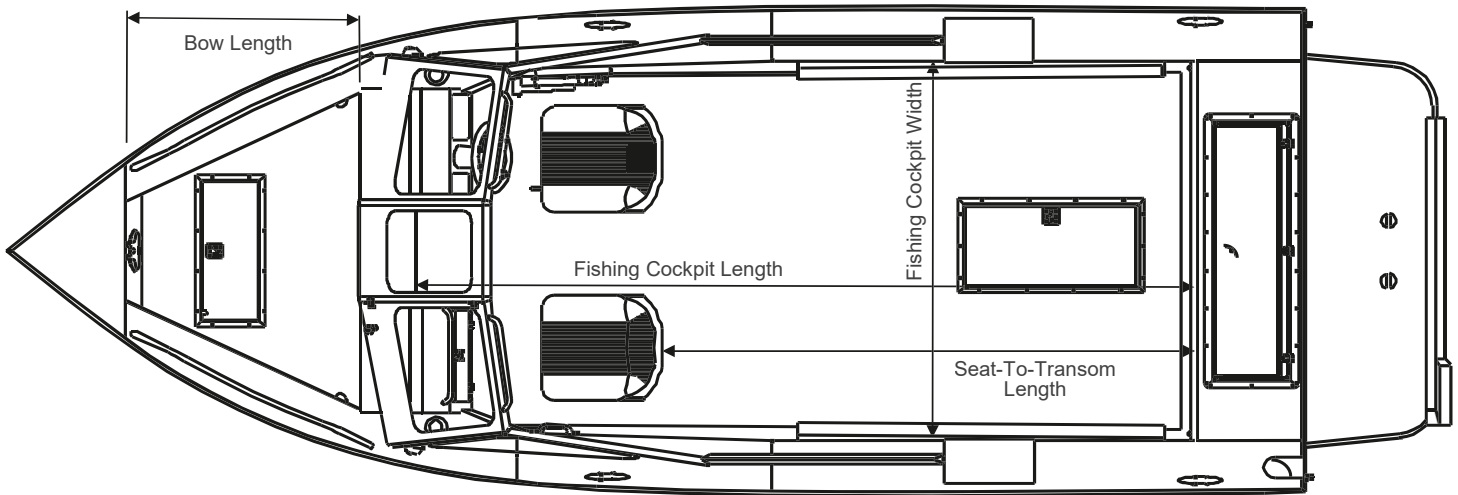

SEA RUNNER W/ EXTENDED TRANSOM

MEASUREMENT	190 SR ET	210 SR ET
Length	19' 5"	21' 5"
Total length	21' 8"	23' 8"
Beam (in)	96	96
Dead Rise: Forward X Amidship X Aft (degrees)	35 X 23 X 16	35 X 22 X 15
Bottom Dimensions: Thickness X Width (in)	0.19 X 78	0.19 X 78
Side Dimensions: Thickness X Height (in)	0.125 X 32	0.125 X 32
Transom Dimensions: Width X Height (in)	96 X 25.5	96 X 25.5
Person Capacity: Quantity X Weight (lbs)	8 X 1320	9 X 1485
Maximum Fuel Capacity (gal)	60	90
Maximum Horsepower (HP)	200	225
Maximum Capacity (lbs)	2455	2926
Boat Dry Weight (lbs)	2150	2300
Fishing Cockpit: Width X Length (in)	75 X 142	75 X 166
Seat-to-Transom: Length (in)	103	127
Bow Length (in)	42	42

* Recommendations only for boats over 20'

NOTE: Measurements are approximations only. Variations will occur due to tolerances in manufacturing

SEA RUNNER HARD TOP W/ EXTENDED TRANSOM

MEASUREMENT	190 SR ET HT	210 SR ET HT
Hard Top Type	SLC	RLC
Length	19' 5"	21' 5"
Total length	21' 8"	23' 8"
Beam (in)	96	96
Dead Rise: Forward X Amidship X Aft (degrees)	35 X 23 X 16	35 X 22 X 15
Bottom Dimensions: Thickness X Width (in)	0.19 X 78	0.19 X 78
Side Dimensions: Thickness X Height (in)	0.125 X 32	0.125 X 32
Transom Dimensions: Width X Height (in)	96 X 25.5	96 X 25.5
Person Capacity: Quantity X Weight (lbs)	7 X 1155	8 X 1320
Maximum Fuel Capacity (gal)	60	90
Maximum Horsepower (HP)	200	225
Maximum Capacity (lbs)	2427	2827
Boat Dry Weight (lbs)	2300	2800
Fishing Cockpit: Width X Length (in)	75 X 62	75 X 71
Seat-to-Transom: Length (in)	103	127
Bow Length (in)	42	42
Cabin: Width X Length (in) X Height (in)	79.5 X 80 X 70	77.5 X 95 X 73

* Recommendations only for boats over 20'

NOTE: Measurements are approximations only. Variations will occur due to tolerances in manufacturing