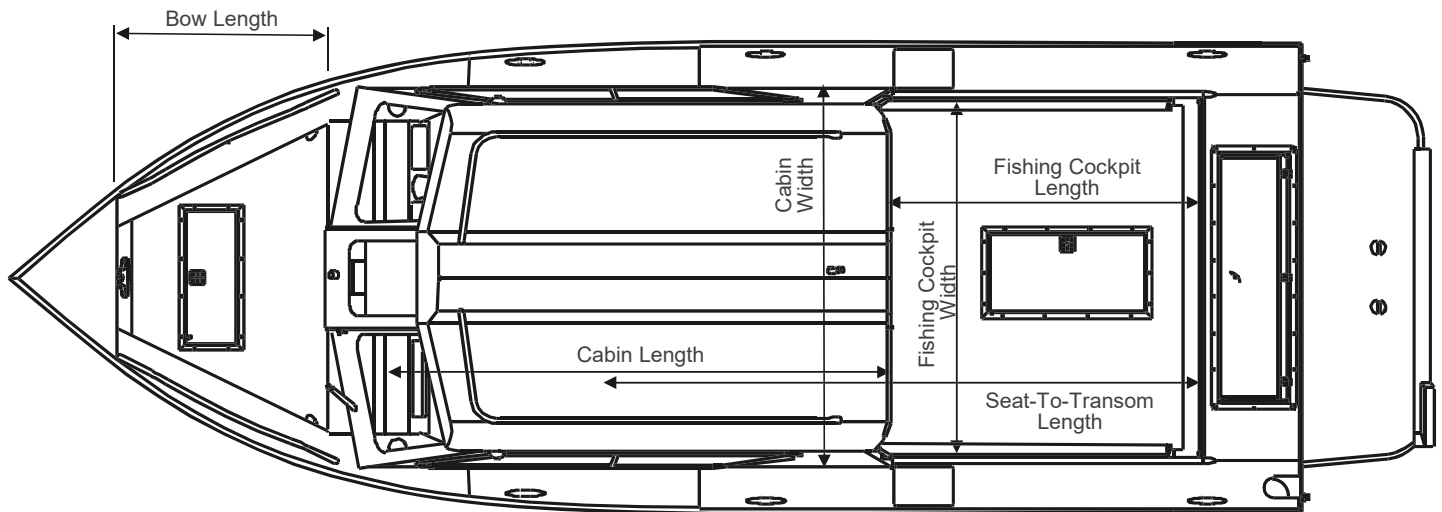

SEA RUNNER W/ EXTENDED TRANSOM

MEASUREMENT	190 SR ET	210 SR ET
Length	19' 5"	21' 5"
Total length	21' 8"	23' 8"
Beam (in)	96	96
Dead Rise: Forward X Amidship X Aft (degrees)	35 X 23 X 16	35 X 22 X 15
Bottom Dimensions: Thickness X Width (in)	0.19 X 78	0.19 X 78
Side Dimensions: Thickness X Height (in)	0.125 X 32	0.125 X 32
Transom Dimensions: Width X Height (in)	96 X 25.5	96 X 25.5
Person Capacity: Quantity X Weight (lbs)	8 X 1320	9 X 1485
Maximum Fuel Capacity (gal)	60	90
Maximum Horsepower (HP)	200	225
Maximum Capacity (lbs)	2455	2926
Boat Dry Weight (lbs)	2150	2300
Fishing Cockpit: Width X Length (in)	75 X 142	75 X 166
Seat-to-Transom: Length (in)	103	127
Bow Length (in)	42	42

* Recommendations only for boats over 20'

NOTE: Measurements are approximations only. Variations will occur due to tolerances in manufacturing

SEA RUNNER HARD TOP W/ EXTENDED TRANSOM

MEASUREMENT	190 SR ET HT	210 SR ET HT
Hard Top Type	SLC	RLC
Length	19' 5"	21' 5"
Total length	21' 8"	23' 8"
Beam (in)	96	96
Dead Rise: Forward X Amidship X Aft (degrees)	35 X 23 X 16	35 X 22 X 15
Bottom Dimensions: Thickness X Width (in)	0.19 X 78	0.19 X 78
Side Dimensions: Thickness X Height (in)	0.125 X 32	0.125 X 32
Transom Dimensions: Width X Height (in)	96 X 25.5	96 X 25.5
Person Capacity: Quantity X Weight (lbs)	7 X 1155	8 X 1320
Maximum Fuel Capacity (gal)	60	90
Maximum Horsepower (HP)	200	225
Maximum Capacity (lbs)	2427	2827
Boat Dry Weight (lbs)	2300	2800
Fishing Cockpit: Width X Length (in)	75 X 62	75 X 71
Seat-to-Transom: Length (in)	103	127
Bow Length (in)	42	42
Cabin: Width X Length (in) X Height (in)	79.5 X 80 X 70	77.5 X 95 X 73

* Recommendations only for boats over 20'

NOTE: Measurements are approximations only. Variations will occur due to tolerances in manufacturing